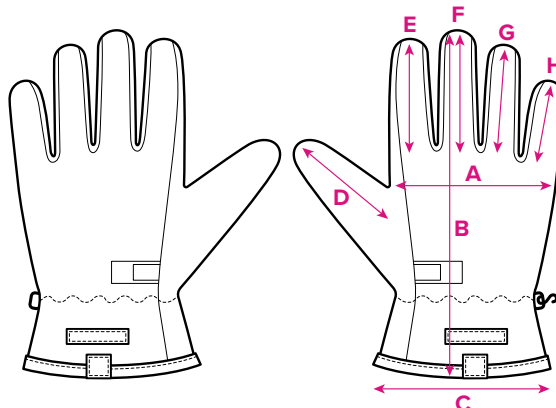

FEATURES

- ❶ Polyester Taslan shell lined with soft 100% polyester fleece lining
- ❷ 40g of Thinsulate for added warmth
- ❸ Elasticized cuff for comfort fit and heat retention

FABRICATION

100% Polyester

SIZING: M-2XL

COLOURS: Black

CARTON SPECIFICATIONS

Dimensions: 32cm W x 28cm H x 43cm L

Mass: 3kg

Carton Quantity: 50

	M	L	XL	2XL
A	11	12	13	14
B	25.5	27	28.5	30
C	9.5	10.5	11.5	12.5
D	7	8	9	10
E	7.5	8.5	9.5	10.5
F	8.5	9.5	10.5	11.5
G	8.25	9.25	10.25	11.25
H	7	8	9	10

All measurements in Centimetres