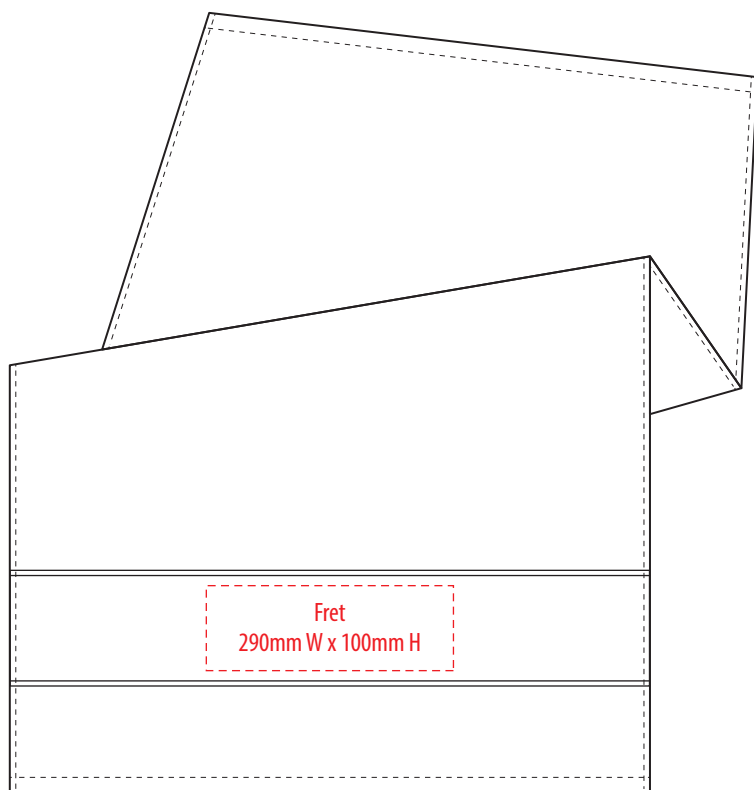

M100

COLOUR

M100

NOTE:

The maximum decoration area is a guide only and is greatly dependant on the logo shape.

M100

NOTE:

The maximum decoration area is a guide only and is greatly dependant on the logo shape.

M100

NOTE:

The maximum decoration area is a guide only and is greatly dependant on the logo shape.

M100

NOTE:

The maximum decoration area is a guide only and is greatly dependant on the logo shape.