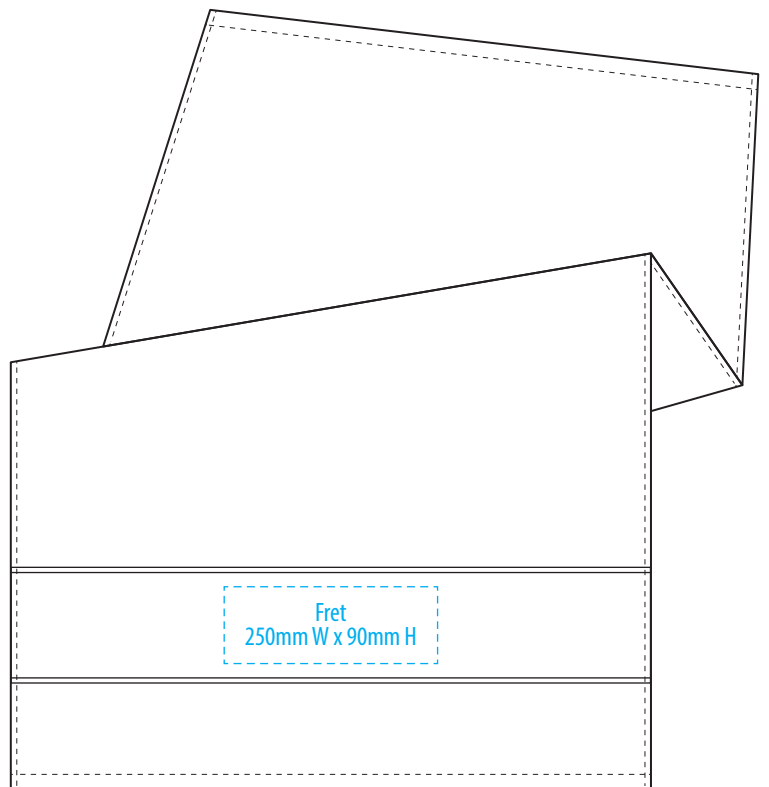

M100

COLOUR

M100

NOTE:

The maximum decoration area is a guide only and is greatly dependant on the logo shape.

M100

NOTE:

The maximum decoration area is a guide only and is greatly dependant on the logo shape.

M100

NOTE:

The maximum decoration area is a guide only and is greatly dependant on the logo shape.

M100

NOTE:

The maximum decoration area is a guide only and is greatly dependant on the logo shape.