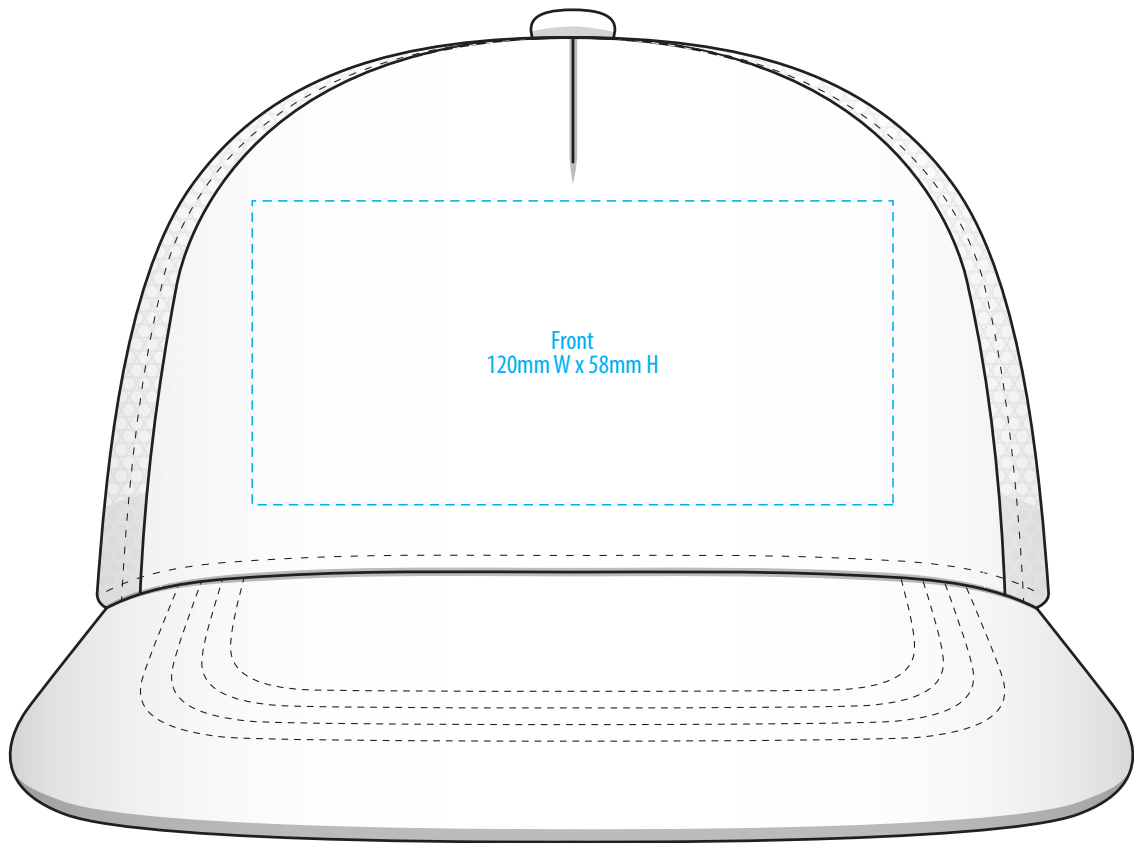

4384

COLOUR

NOTE:
The maximum decoration area is a guide only and is greatly dependant on the logo shape.

EMBROIDERY

NOTE:
The maximum decoration area is a guide only and is greatly dependant on the logo shape.

NOTE:
The maximum decoration area is a guide only and is greatly dependant on the logo shape.