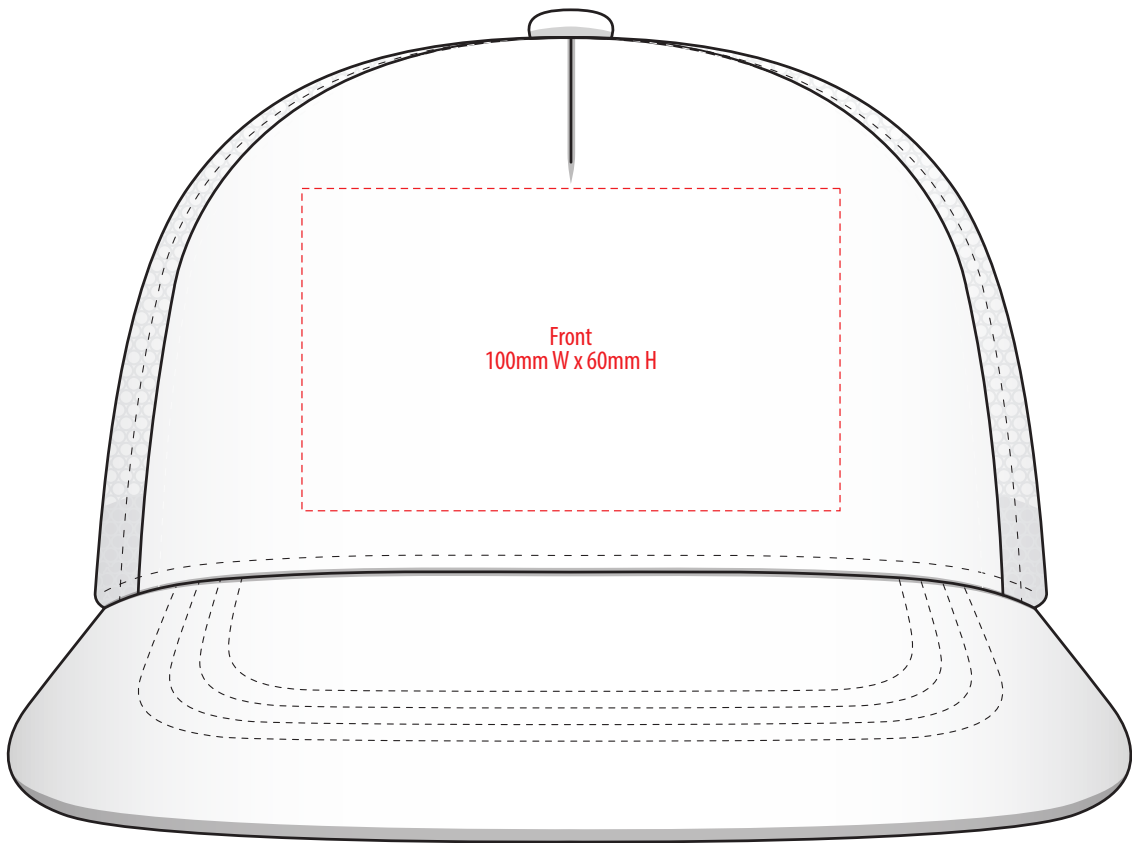

4384

COLOUR

NOTE:
The maximum decoration area is a guide only and is greatly dependant on the logo shape.

EMBROIDERY

NOTE:
The maximum decoration area is a guide only and is greatly dependant on the logo shape.

NOTE:
The maximum decoration area is a guide only and is greatly dependant on the logo shape.