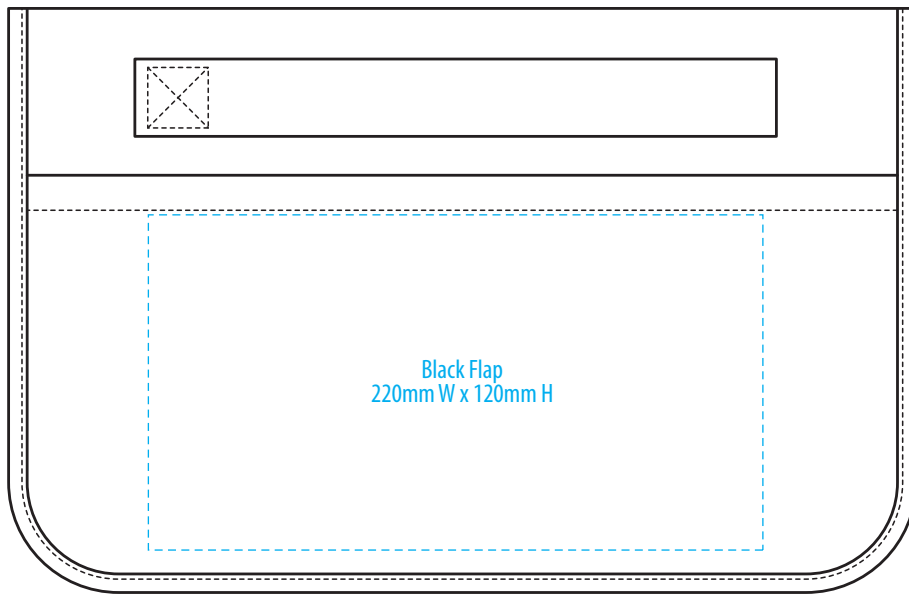

1088

FLAP CLOSURE (Close-up)

TOP

COLOUR

1088

FLAP CLOSURE (Close-up)

TOP

NOTE:

The maximum decoration area is a guide only and is greatly dependant on the logo shape.

EMBROIDERY/SUPASUB/SUPAETCH/SUPAFLEX

1088

FLAP CLOSURE (Close-up)

TOP

NOTE:

The maximum decoration area is a guide only and is greatly dependant on the logo shape.