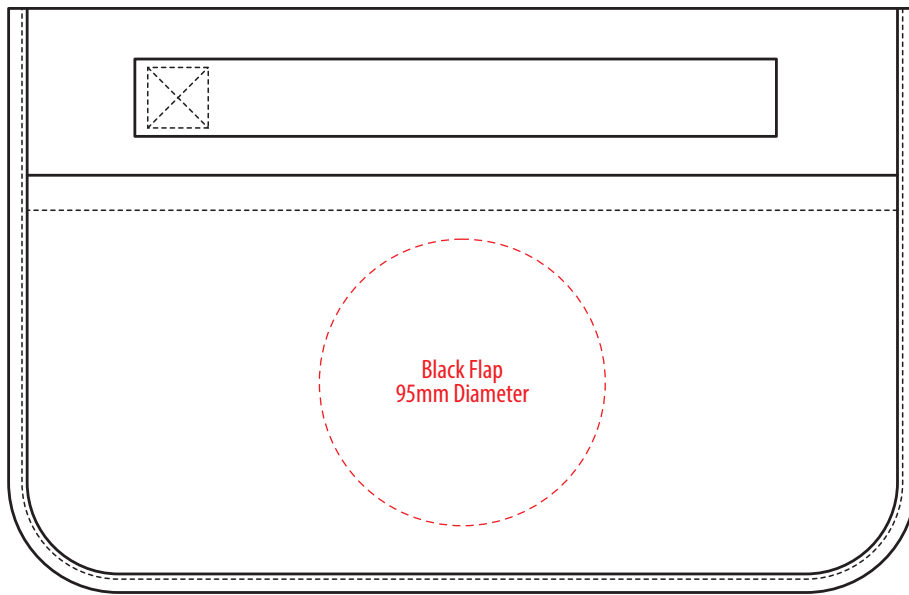

1088

FLAP CLOSURE (Close-up)

TOP

COLOUR

1088

FLAP CLOSURE (Close-up)

TOP

NOTE:

The maximum decoration area is a guide only and is greatly dependant on the logo shape.

EMBROIDERY/SUPASUB/SUPAETCH/SUPAFLEX

1088

FLAP CLOSURE (Close-up)

TOP

NOTE:

The maximum decoration area is a guide only and is greatly dependant on the logo shape.