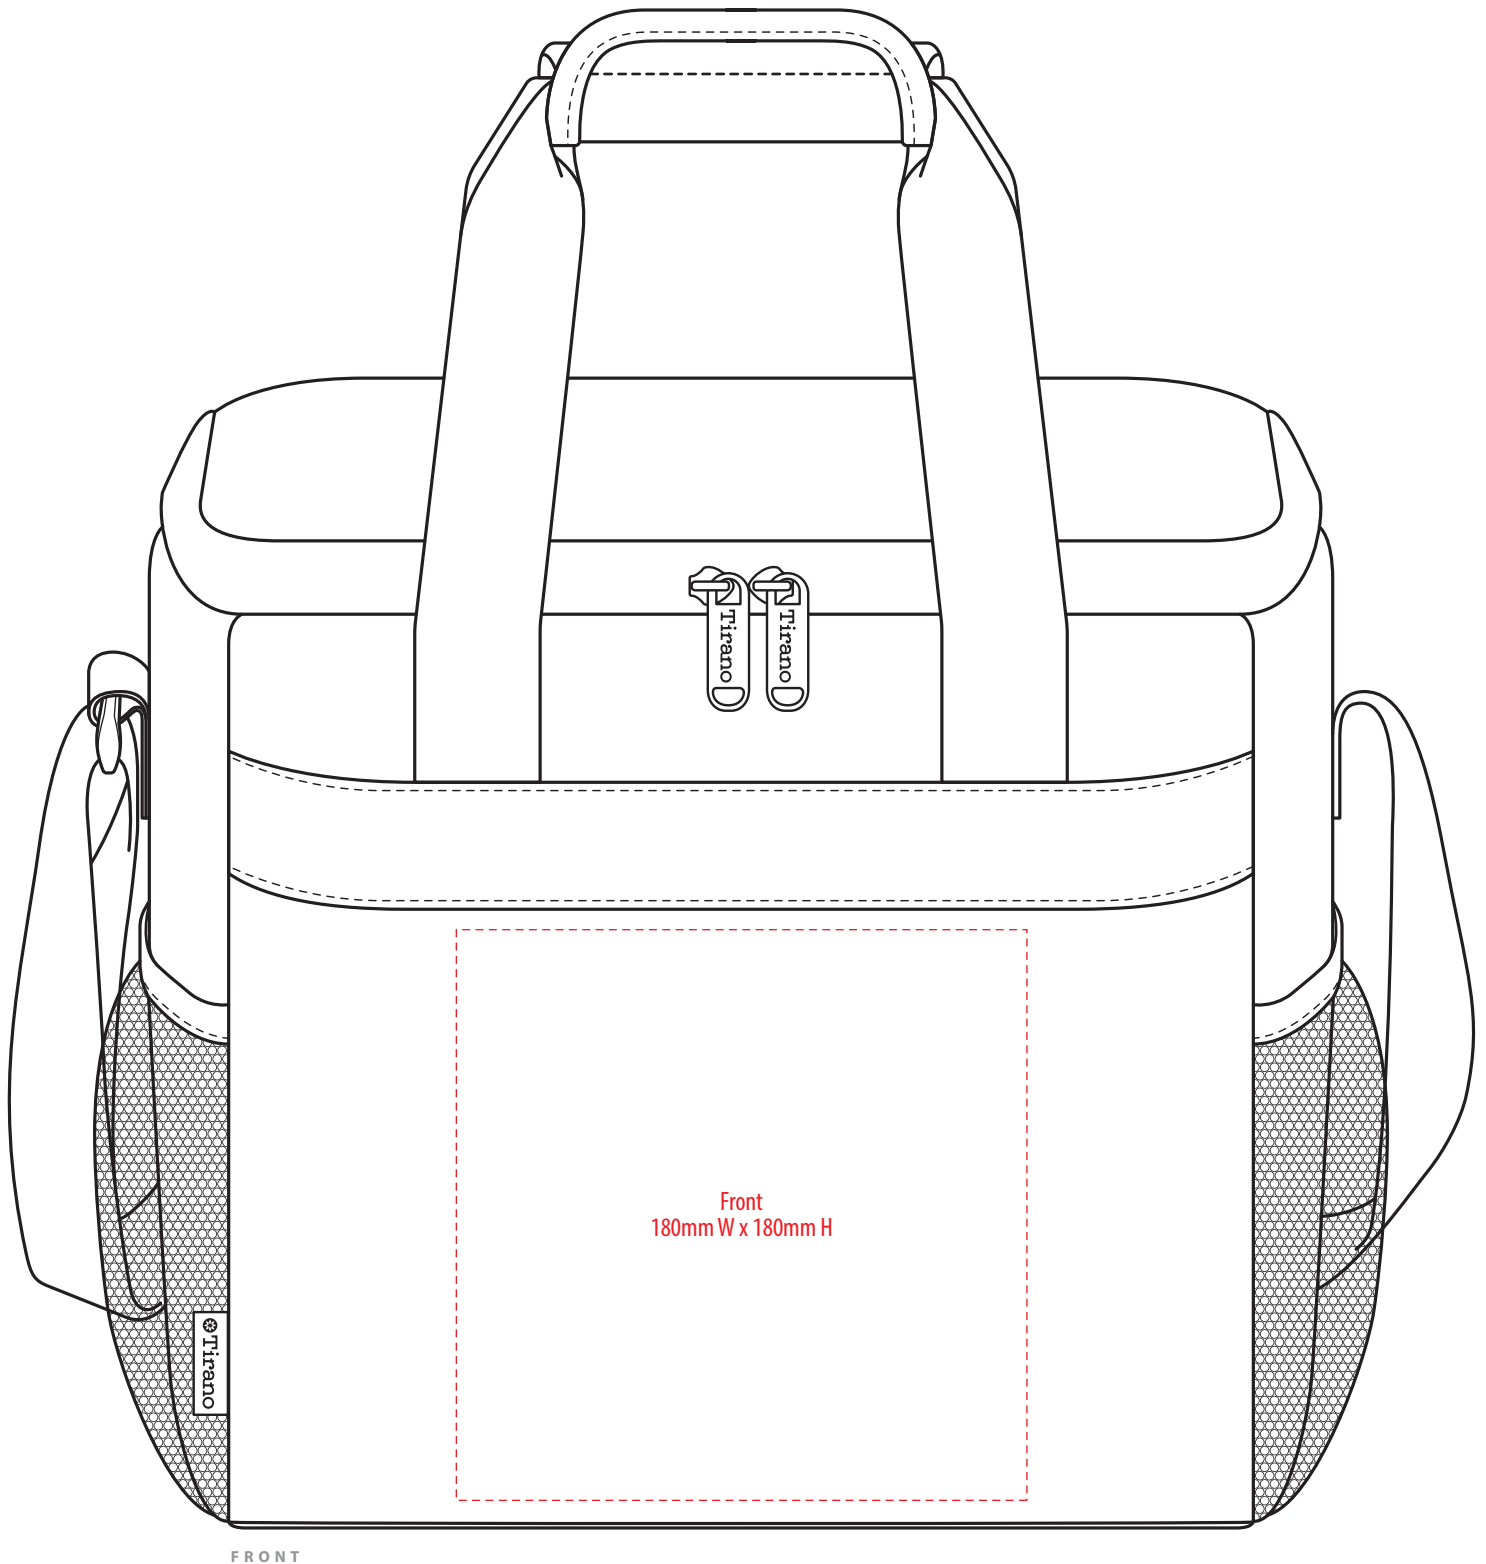

TR1468

FRONT

CARBON

COLOUR

TR1468

NOTE:

The maximum decoration area is a guide only and is greatly dependant on the logo shape.

EMBROIDERY / SUPASUB / SUPAETCH / SUPAFLEX

TR1468

NOTE:

The maximum decoration area is a guide only and is greatly dependant on the logo shape.

SUPACOLOUR

TR1468

NOTE:

The maximum decoration area is a guide only and is greatly dependant on the logo shape.

SCREENPRINT