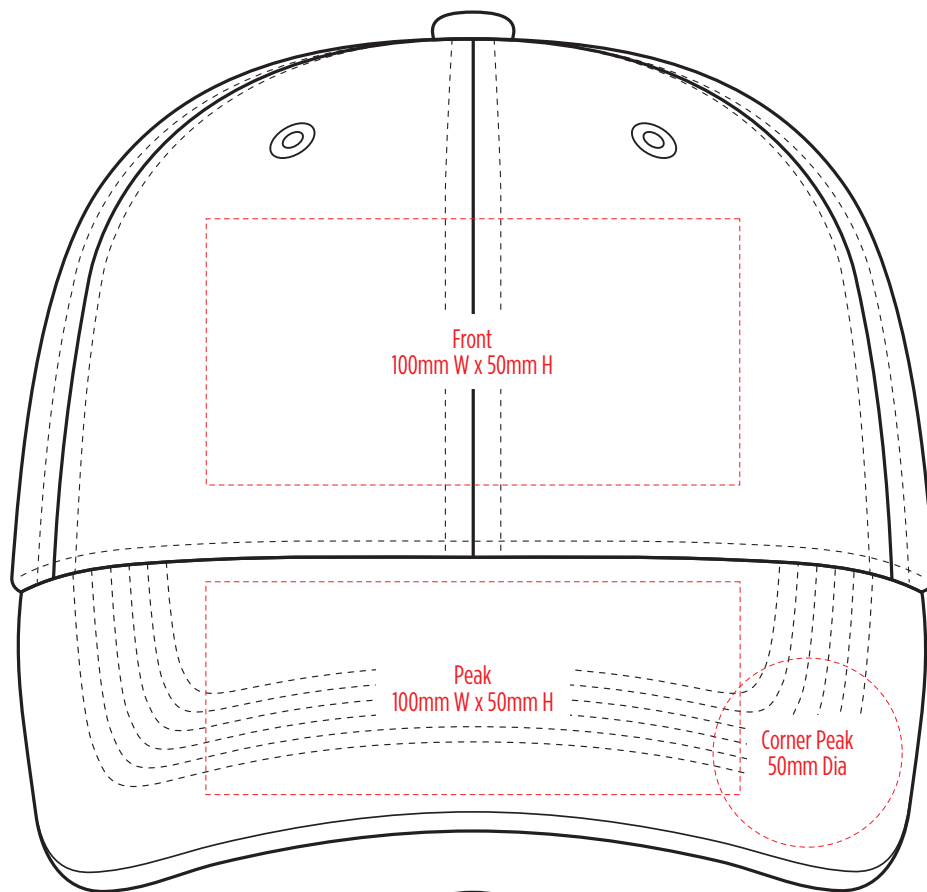

8000

COLOUR

8000

**NOTE:**  
The maximum decoration area is a guide only and is greatly dependant on the logo shape.

-----  
EMBROIDERY

8000

**NOTE:**  
The maximum decoration area is a guide only and is greatly dependant on the logo shape.

8000

**NOTE:**  
The maximum decoration area is a guide only and is greatly dependant on the logo shape.

-----  
SUPASUB / SUPAETCH / SUPAFLEX