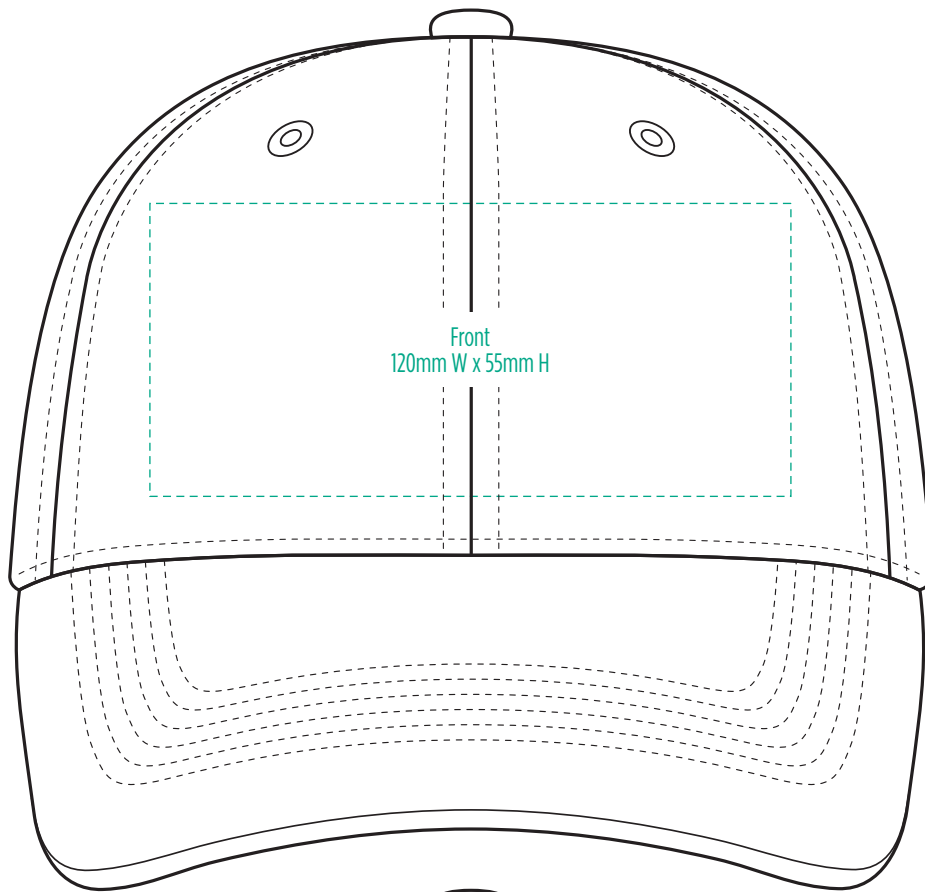

8000

COLOUR

8000

**NOTE:**  
The maximum decoration area is a guide only and is greatly dependant on the logo shape.

-----  
EMBROIDERY

8000

**NOTE:**  
The maximum decoration area is a guide only and is greatly dependant on the logo shape.

8000

**NOTE:**  
The maximum decoration area is a guide only and is greatly dependant on the logo shape.

-----  
SUPASUB / SUPAETCH / SUPAFLEX