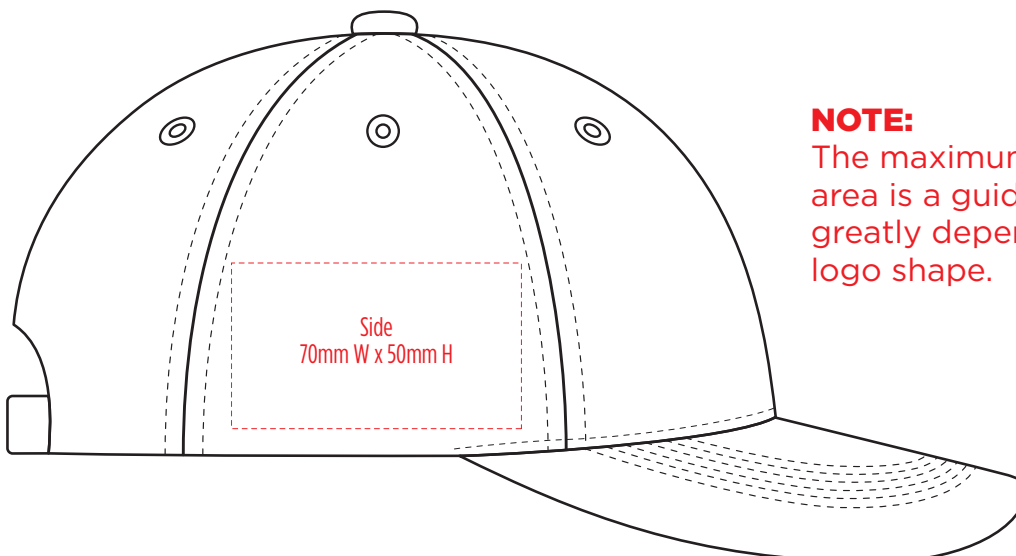

8000

COLOUR

8000

**NOTE:**  
The maximum decoration area is a guide only and is greatly dependant on the logo shape.

-----  
EMBROIDERY

8000

**NOTE:**  
The maximum decoration area is a guide only and is greatly dependant on the logo shape.

8000

**NOTE:**  
The maximum decoration area is a guide only and is greatly dependant on the logo shape.

-----  
SUPASUB / SUPAETCH / SUPAFLEX