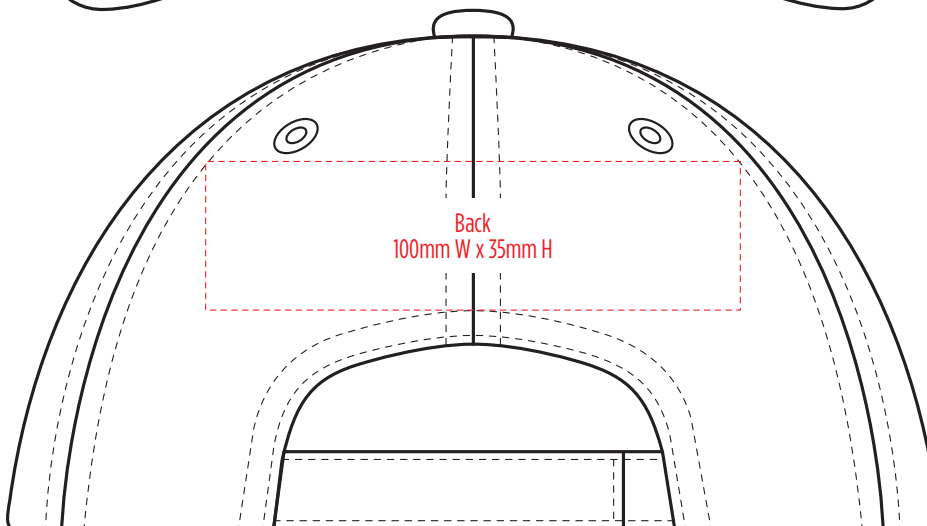

8000

COLOUR

8000

**NOTE:**  
The maximum decoration area is a guide only and is greatly dependant on the logo shape.

-----  
EMBROIDERY

8000

**NOTE:**  
The maximum decoration area is a guide only and is greatly dependant on the logo shape.

8000

**NOTE:**  
The maximum decoration area is a guide only and is greatly dependant on the logo shape.

-----  
SUPASUB / SUPAETCH / SUPAFLEX