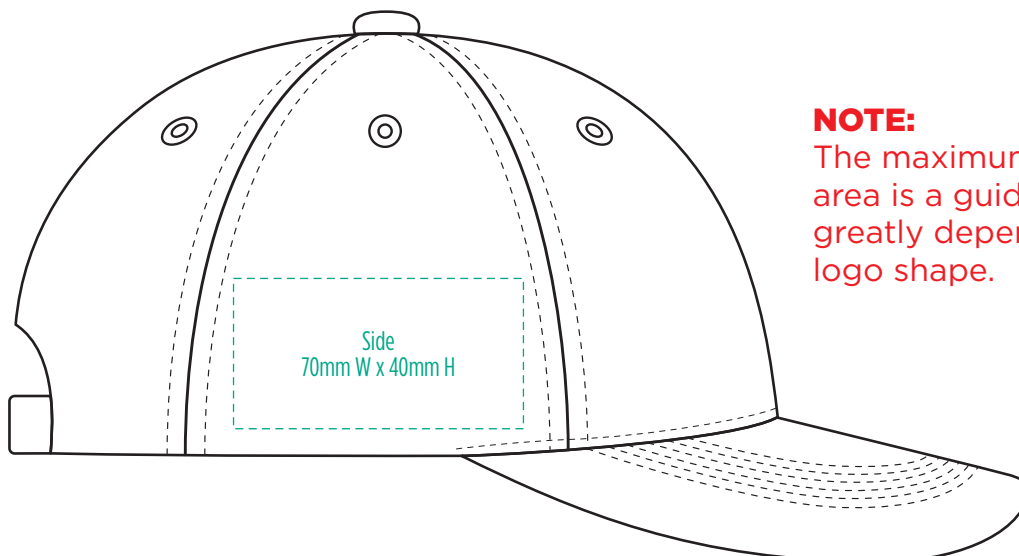

8000

COLOUR

8000

**NOTE:**  
The maximum decoration area is a guide only and is greatly dependant on the logo shape.

-----  
EMBROIDERY

8000

**NOTE:**  
The maximum decoration area is a guide only and is greatly dependant on the logo shape.

8000

**NOTE:**  
The maximum decoration area is a guide only and is greatly dependant on the logo shape.

-----  
SUPASUB / SUPAETCH / SUPAFLEX