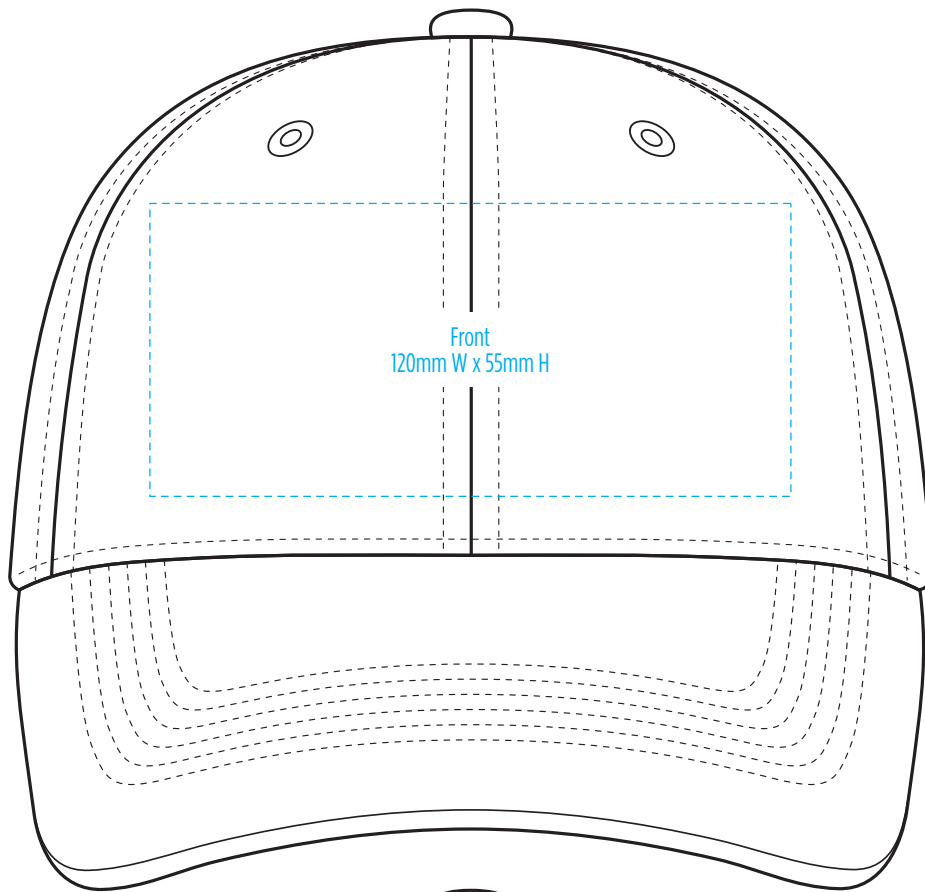

8000

COLOUR

8000

**NOTE:**  
The maximum decoration area is a guide only and is greatly dependant on the logo shape.

-----  
EMBROIDERY

8000

**NOTE:**  
The maximum decoration area is a guide only and is greatly dependant on the logo shape.

8000

**NOTE:**  
The maximum decoration area is a guide only and is greatly dependant on the logo shape.

-----  
SUPASUB / SUPAETCH / SUPAFLEX