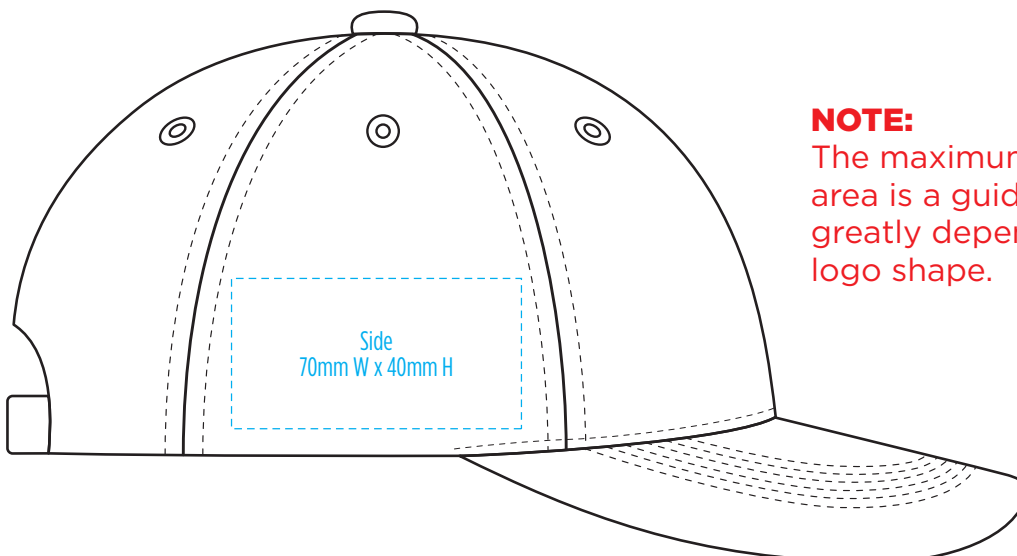

8000

COLOUR

8000

**NOTE:**  
The maximum decoration area is a guide only and is greatly dependant on the logo shape.

-----  
EMBROIDERY

8000

**NOTE:**  
The maximum decoration area is a guide only and is greatly dependant on the logo shape.

8000

**NOTE:**  
The maximum decoration area is a guide only and is greatly dependant on the logo shape.

-----  
SUPASUB / SUPAETCH / SUPAFLEX