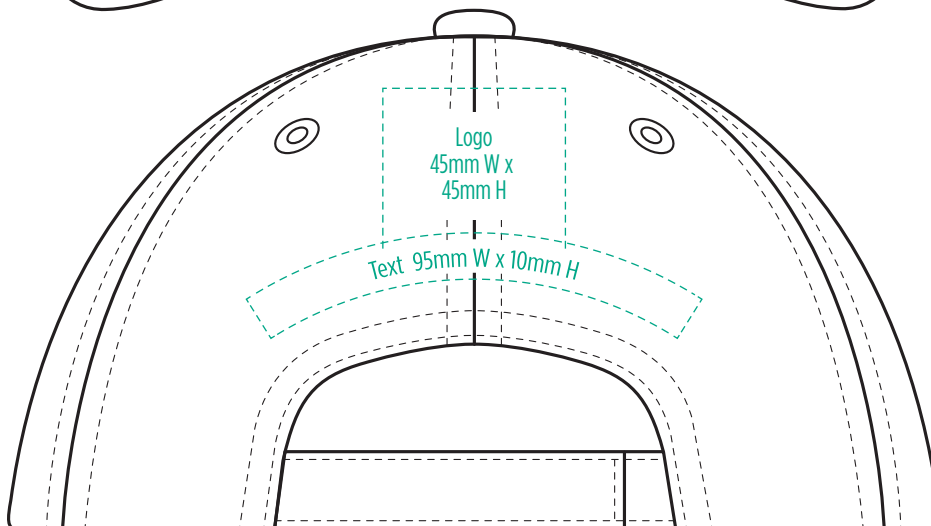

8000

COLOUR

8000

**NOTE:**  
The maximum decoration area is a guide only and is greatly dependant on the logo shape.

-----  
EMBROIDERY

8000

**NOTE:**  
The maximum decoration area is a guide only and is greatly dependant on the logo shape.

8000

**NOTE:**  
The maximum decoration area is a guide only and is greatly dependant on the logo shape.

-----  
SUPASUB / SUPAETCH / SUPAFLEX