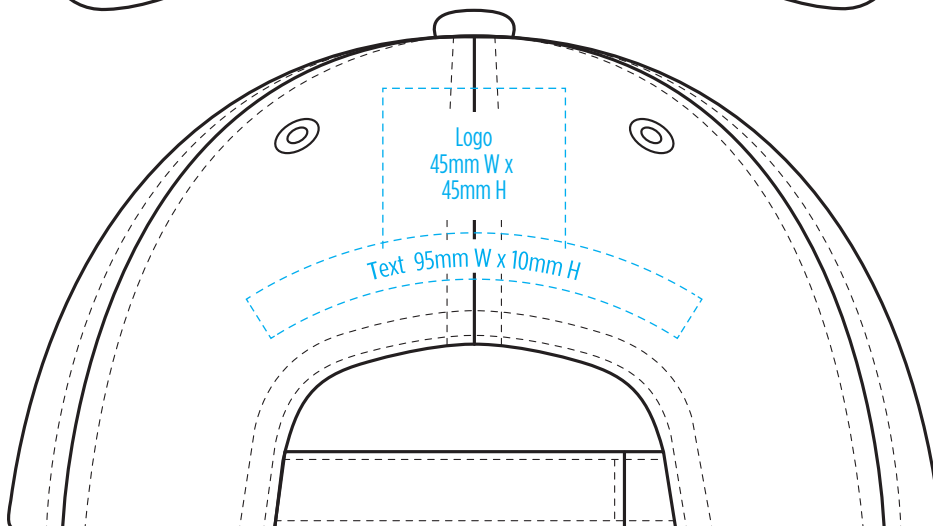

8000

COLOUR

8000

**NOTE:**  
The maximum decoration area is a guide only and is greatly dependant on the logo shape.

-----  
EMBROIDERY

8000

**NOTE:**  
The maximum decoration area is a guide only and is greatly dependant on the logo shape.

8000

**NOTE:**  
The maximum decoration area is a guide only and is greatly dependant on the logo shape.

-----  
SUPASUB / SUPAETCH / SUPAFLEX