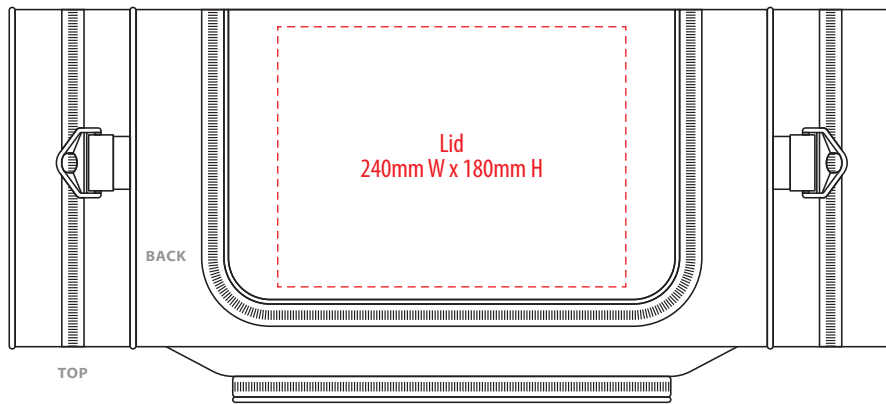

1221

COLOUR

1221

NOTE:
The maximum
decoration area
is a guide only
and is greatly
dependant
on the logo
shape.

EMBROIDERY / SUPASUB / SUPAETCH / SUPAFLEX

1221

NOTE:
The maximum decoration area is a guide only and is greatly dependant on the logo shape.