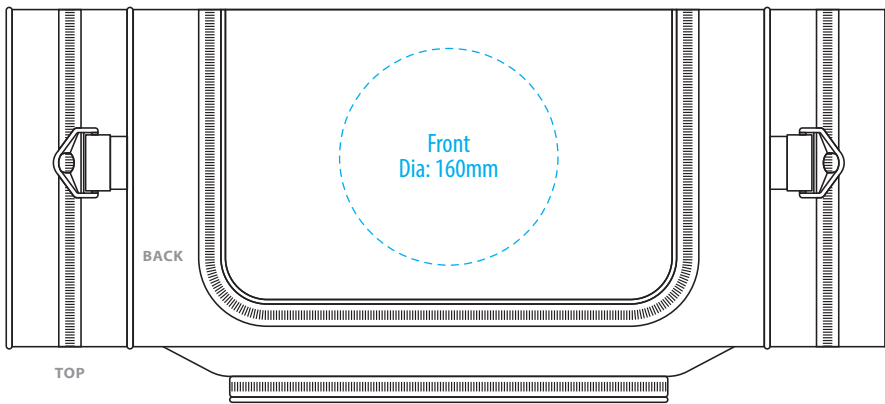

1221

COLOUR

1221

NOTE:
The maximum
decoration area
is a guide only
and is greatly
dependant
on the logo
shape.

EMBROIDERY / SUPASUB / SUPAETCH / SUPAFLEX

1221

NOTE:
The maximum decoration area is a guide only and is greatly dependant on the logo shape.

SUPACOLOUR / SCREENPRINT