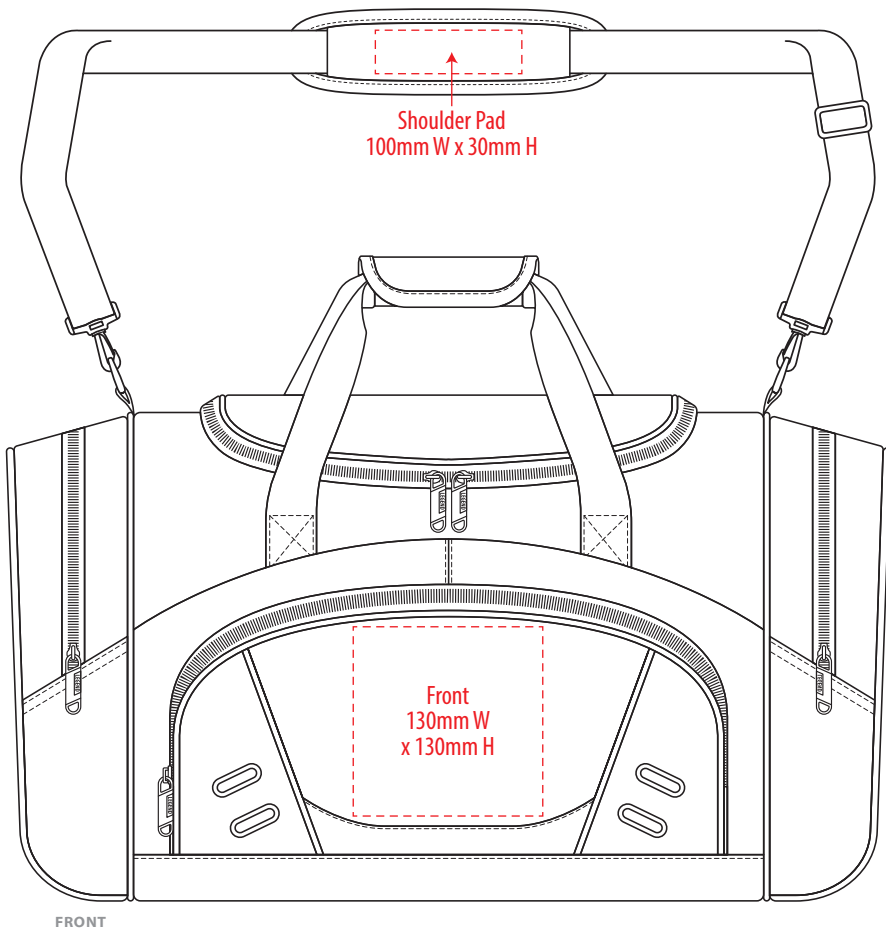

1221

COLOUR

1221

NOTE:
The maximum
decoration area
is a guide only
and is greatly
dependant
on the logo
shape.

EMBROIDERY / SUPASUB / SUPAETCH / SUPAFLEX

1221

NOTE:
The maximum decoration area is a guide only and is greatly dependant on the logo shape.

SUPACOLOUR / SCREENPRINT