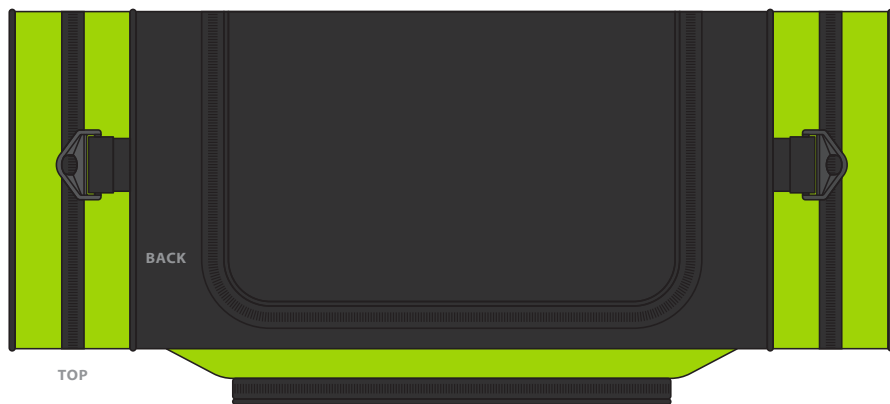

1221

COLOUR

1221

NOTE:
The maximum
decoration area
is a guide only
and is greatly
dependant
on the logo
shape.

EMBROIDERY / SUPASUB / SUPAETCH / SUPAFLEX

1221

NOTE:
The maximum decoration area is a guide only and is greatly dependant on the logo shape.

SUPACOLOUR / SCREENPRINT