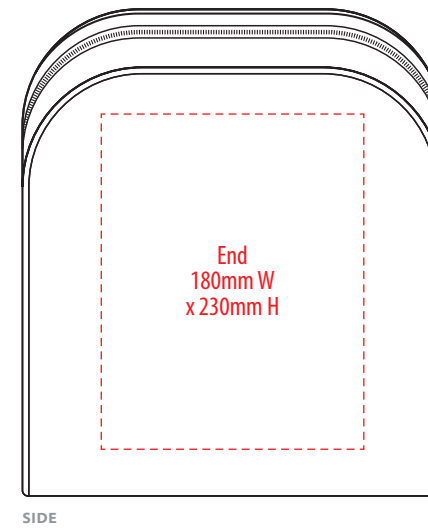

1221

COLOUR

1221

NOTE:
The maximum
decoration area
is a guide only
and is greatly
dependant
on the logo
shape.

EMBROIDERY / SUPASUB / SUPAETCH / SUPAFLEX

1221

NOTE:
The maximum decoration area is a guide only and is greatly dependant on the logo shape.

SUPACOLOUR / SCREENPRINT