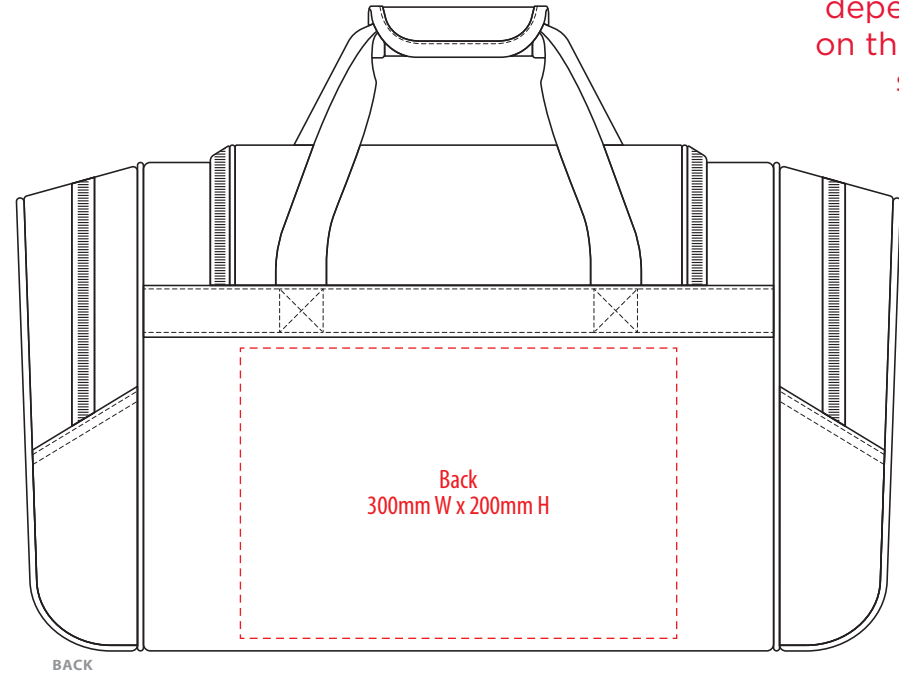

1221

COLOUR

1221

NOTE:
The maximum
decoration area
is a guide only
and is greatly
dependant
on the logo
shape.

EMBROIDERY / SUPASUB / SUPAETCH / SUPAFLEX

1221

NOTE:
The maximum decoration area is a guide only and is greatly dependant on the logo shape.

SUPACOLOUR / SCREENPRINT