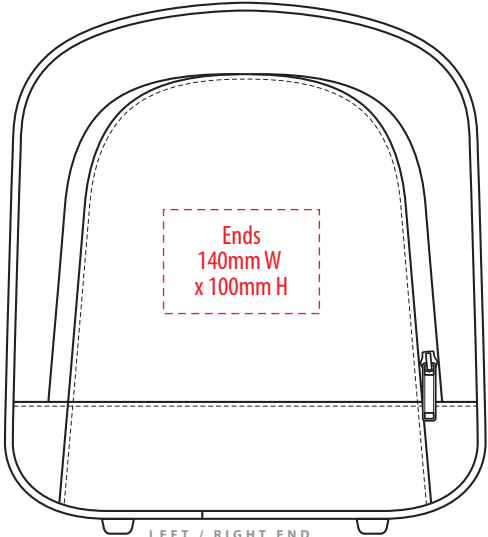

B239

LEFT / RIGHT END

TOP

FRONT

BACK

COLOUR

# B239

LEFT / RIGHT END

TOP

**NOTE:**

The maximum decoration area is a guide only and is greatly dependant on the logo shape.

FRONT

BACK

-----  
EMBROIDERY / SUPASUB / SUPAETCH / SUPAFLEX

# B239

LEFT / RIGHT END

TOP

**NOTE:**

The maximum decoration area is a guide only and is greatly dependant on the logo shape.

FRONT

BACK