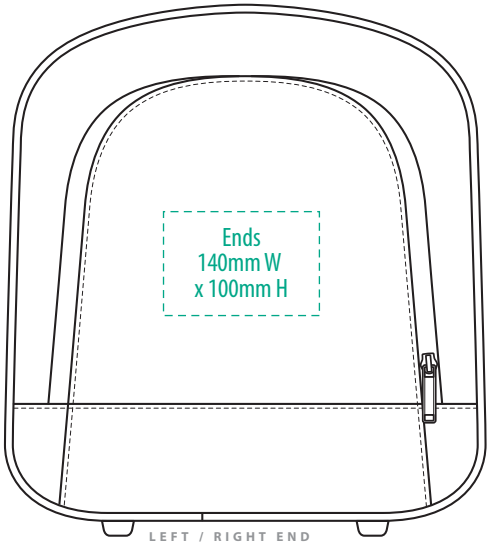

# B239

LEFT / RIGHT END

TOP

**NOTE:**

The maximum decoration area is a guide only and is greatly dependant on the logo shape.

FRONT

BACK

-----  
EMBROIDERY / SUPASUB / SUPAETCH / SUPAFLEX

# B239

LEFT / RIGHT END

TOP

**NOTE:**

The maximum decoration area is a guide only and is greatly dependant on the logo shape.

FRONT

BACK

# B239

LEFT / RIGHT END

TOP

**NOTE:**

The maximum decoration area is a guide only and is greatly dependant on the logo shape.

FRONT

BACK

-----  
SCREENPRINT