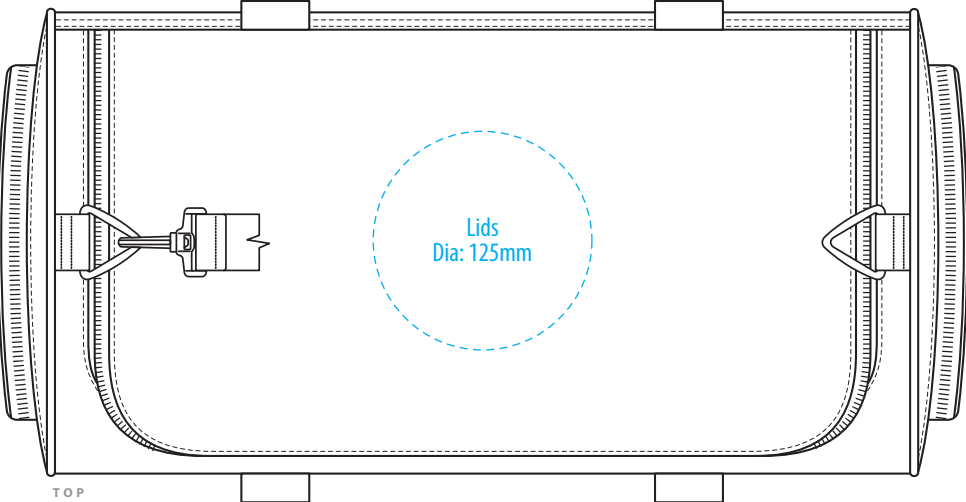

B239

LEFT / RIGHT END

TOP

FRONT

BACK

COLOUR

# B239

LEFT / RIGHT END

TOP

**NOTE:**

The maximum decoration area is a guide only and is greatly dependant on the logo shape.

FRONT

BACK

-----  
EMBROIDERY / SUPASUB / SUPAETCH / SUPAFLEX

# B239

LEFT / RIGHT END

TOP

**NOTE:**

The maximum decoration area is a guide only and is greatly dependant on the logo shape.

FRONT

BACK