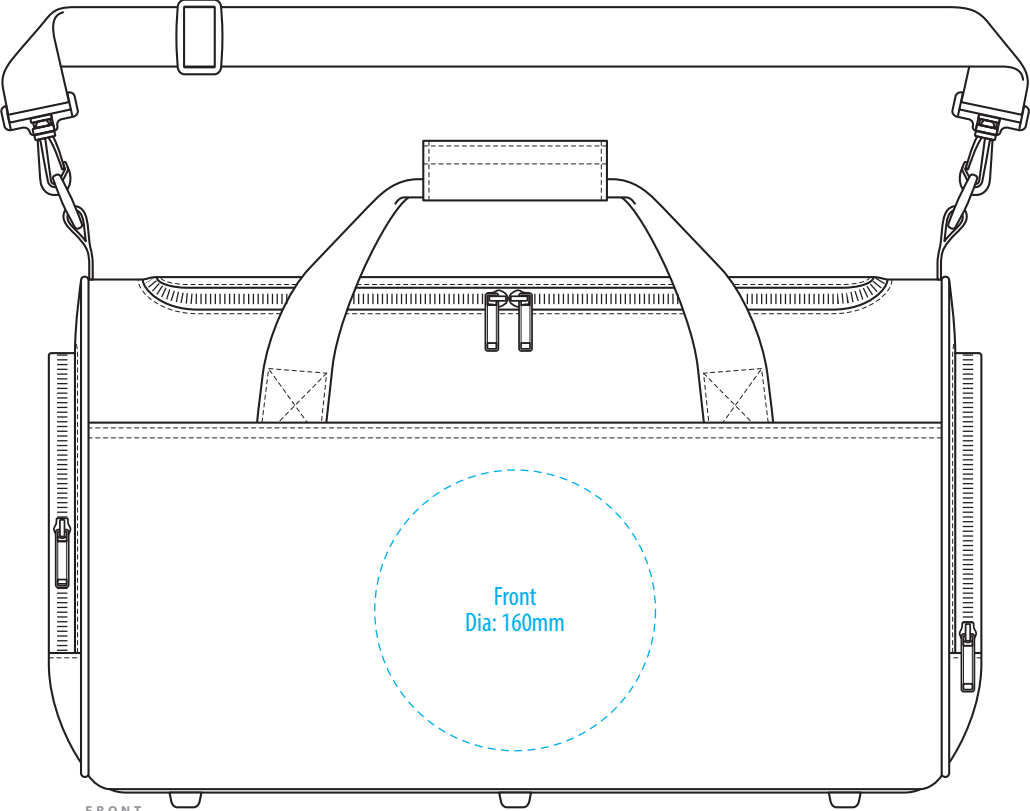

# B239

LEFT / RIGHT END

TOP

**NOTE:**

The maximum decoration area is a guide only and is greatly dependant on the logo shape.

FRONT

BACK

-----  
EMBROIDERY / SUPASUB / SUPAETCH / SUPAFLEX

# B239

LEFT / RIGHT END

TOP

**NOTE:**

The maximum decoration area is a guide only and is greatly dependant on the logo shape.

FRONT

BACK