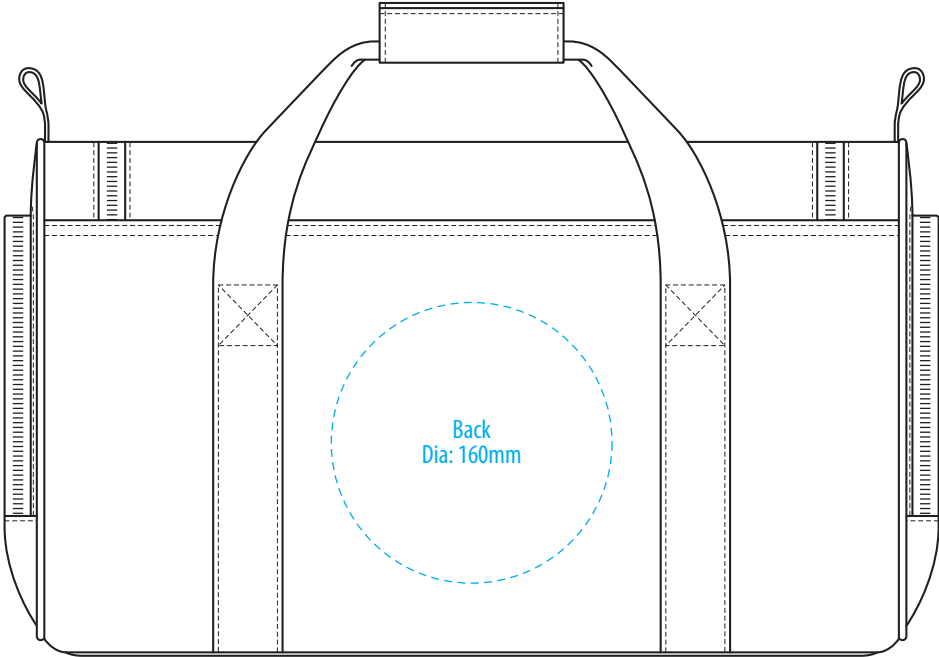

# B239

LEFT / RIGHT END

TOP

**NOTE:**

The maximum decoration area is a guide only and is greatly dependant on the logo shape.

FRONT

BACK

-----  
EMBROIDERY / SUPASUB / SUPAETCH / SUPAFLEX

# B239

LEFT / RIGHT END

TOP

**NOTE:**

The maximum decoration area is a guide only and is greatly dependant on the logo shape.

FRONT

BACK

# B239

LEFT / RIGHT END

TOP

**NOTE:**

The maximum decoration area is a guide only and is greatly dependant on the logo shape.

FRONT

BACK

-----  
SCREENPRINT