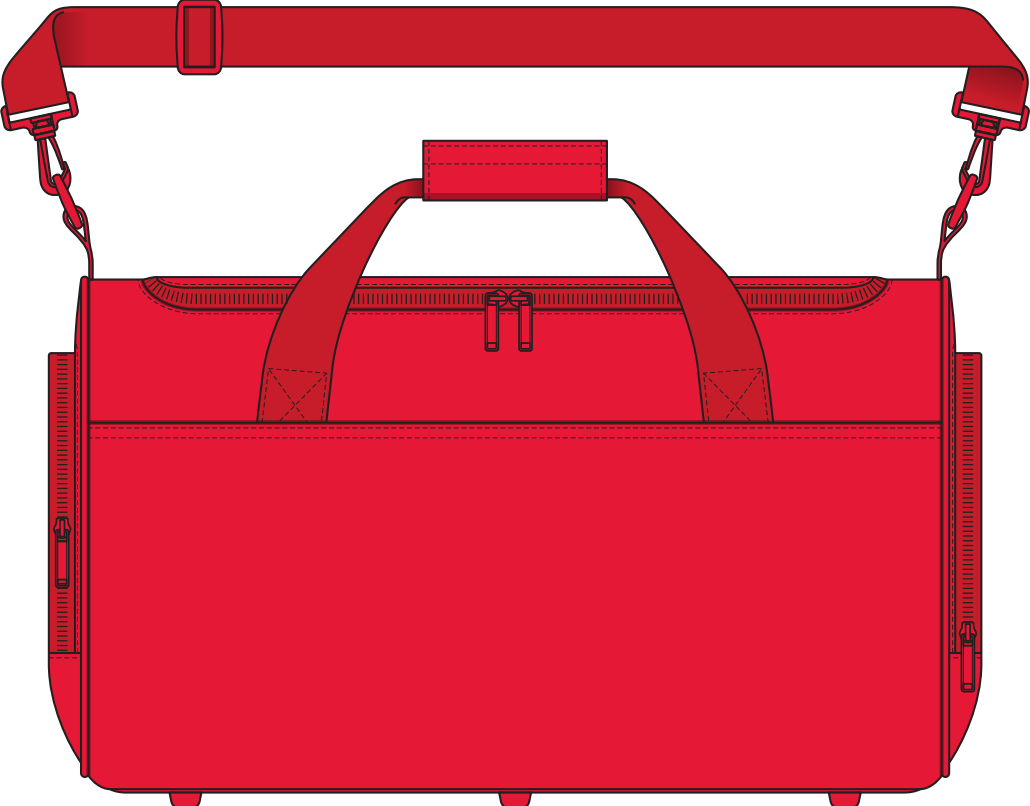

B239

LEFT / RIGHT END

TOP

FRONT

BACK

COLOUR

# B239

LEFT / RIGHT END

TOP

**NOTE:**

The maximum decoration area is a guide only and is greatly dependant on the logo shape.

FRONT

BACK

-----  
EMBROIDERY / SUPASUB / SUPAETCH / SUPAFLEX

# B239

LEFT / RIGHT END

TOP

**NOTE:**

The maximum decoration area is a guide only and is greatly dependant on the logo shape.

FRONT

BACK