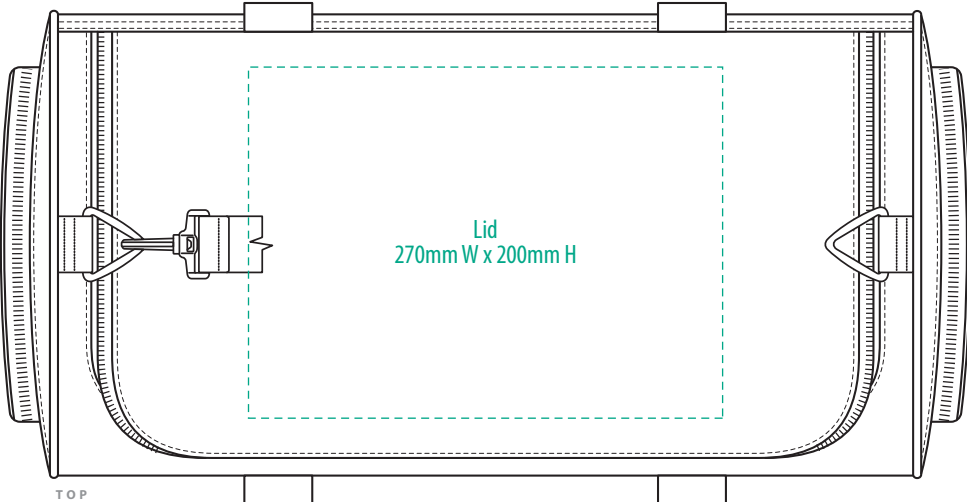

# B239

LEFT / RIGHT END

TOP

**NOTE:**

The maximum decoration area is a guide only and is greatly dependant on the logo shape.

FRONT

BACK

-----  
EMBROIDERY / SUPASUB / SUPAETCH / SUPAFLEX

# B239

LEFT / RIGHT END

TOP

**NOTE:**

The maximum decoration area is a guide only and is greatly dependant on the logo shape.

FRONT

BACK

# B239

LEFT / RIGHT END

TOP

**NOTE:**

The maximum decoration area is a guide only and is greatly dependant on the logo shape.

FRONT

BACK

-----  
SCREENPRINT