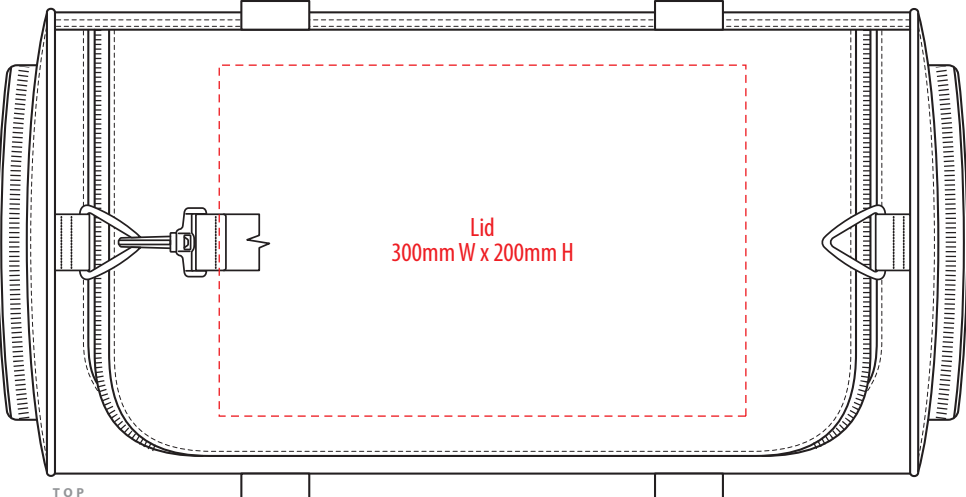

# B239

LEFT / RIGHT END

TOP

**NOTE:**

The maximum decoration area is a guide only and is greatly dependant on the logo shape.

FRONT

BACK

-----  
EMBROIDERY / SUPASUB / SUPAETCH / SUPAFLEX

# B239

LEFT / RIGHT END

TOP

**NOTE:**

The maximum decoration area is a guide only and is greatly dependant on the logo shape.

FRONT

BACK