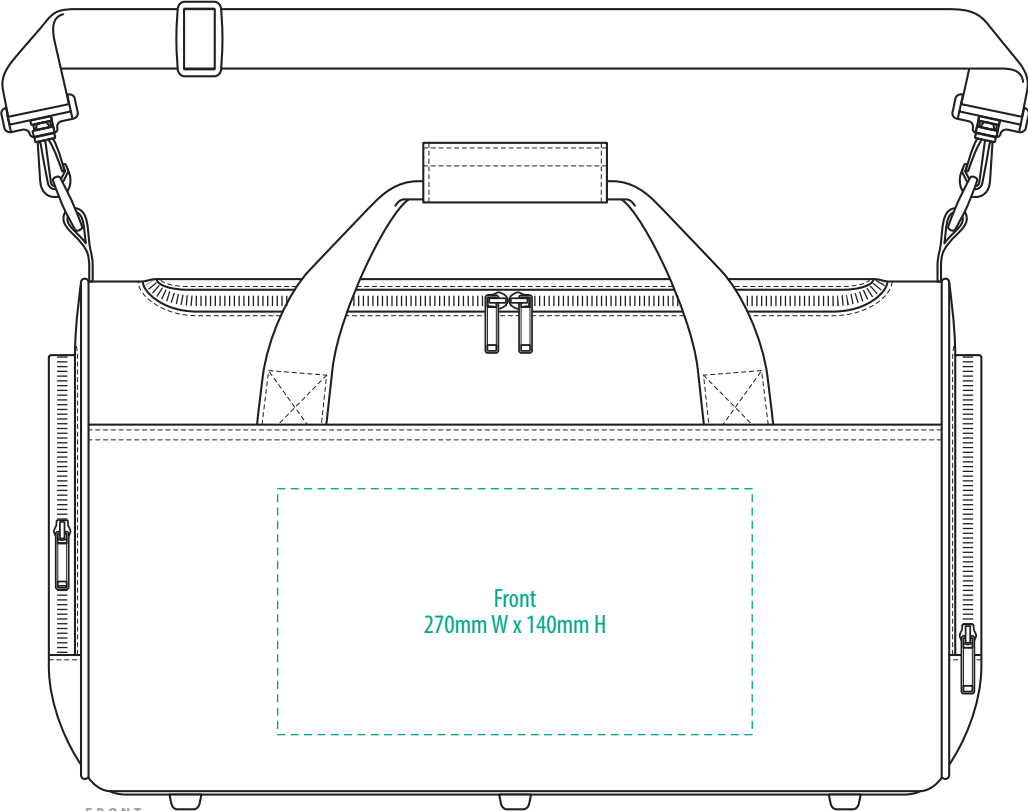

# B239

LEFT / RIGHT END

TOP

**NOTE:**

The maximum decoration area is a guide only and is greatly dependant on the logo shape.

FRONT

BACK

# B239

LEFT / RIGHT END

TOP

**NOTE:**

The maximum decoration area is a guide only and is greatly dependant on the logo shape.

FRONT

BACK

-----  
SCREENPRINT