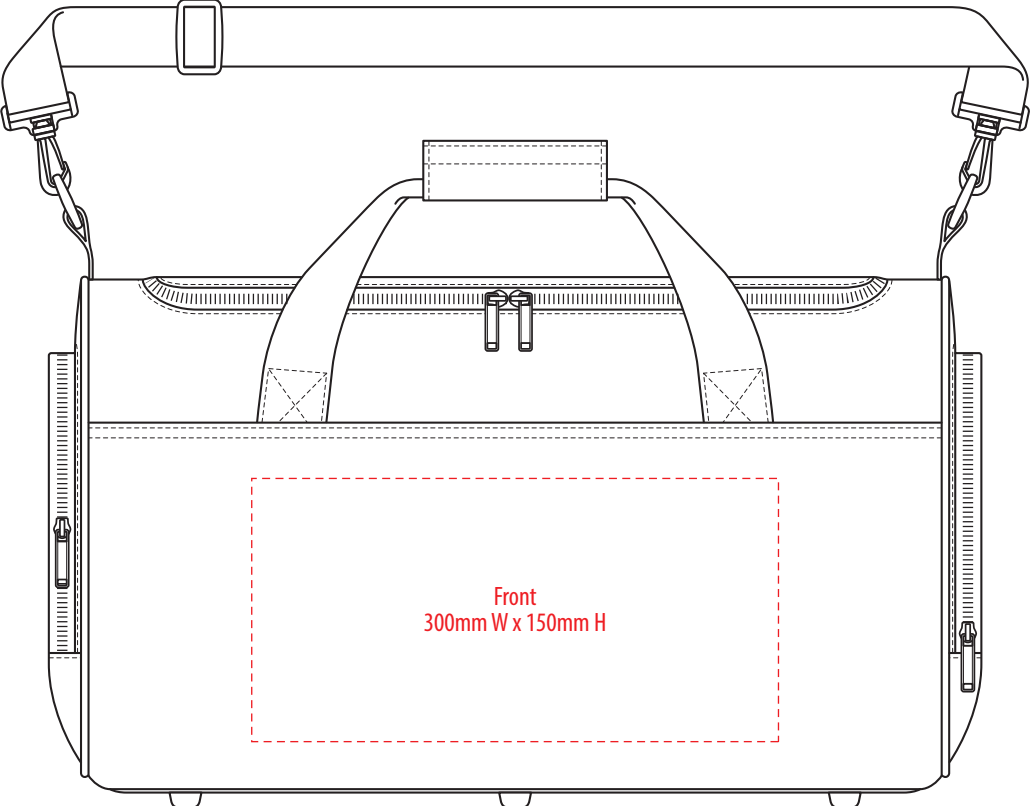

# B239

LEFT / RIGHT END

TOP

**NOTE:**

The maximum decoration area is a guide only and is greatly dependant on the logo shape.

FRONT

BACK

# B239

LEFT / RIGHT END

TOP

**NOTE:**

The maximum decoration area is a guide only and is greatly dependant on the logo shape.

FRONT

BACK

-----  
SCREENPRINT