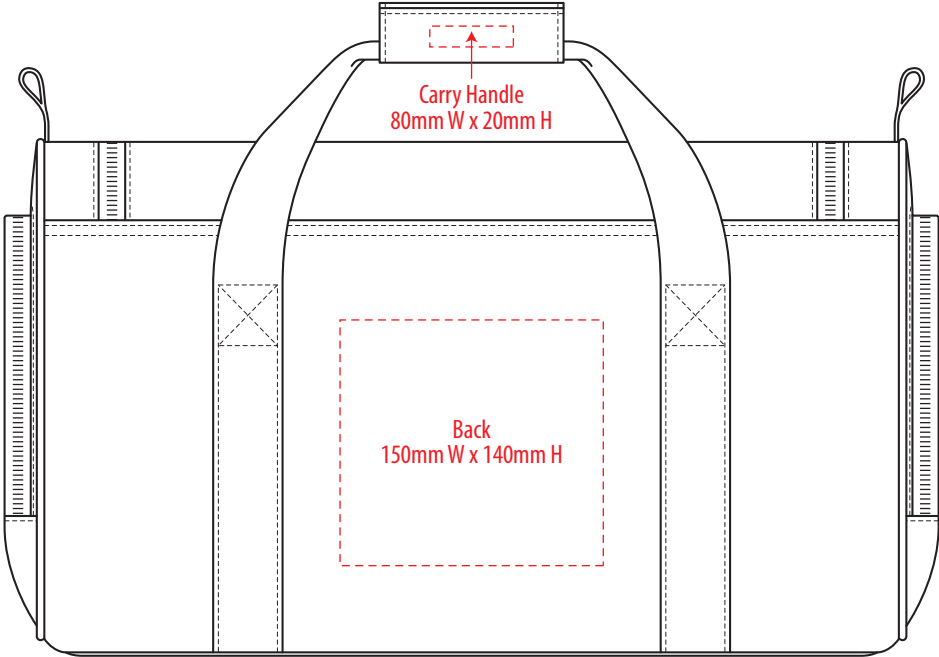

# B239

LEFT / RIGHT END

TOP

**NOTE:**

The maximum decoration area is a guide only and is greatly dependant on the logo shape.

FRONT

BACK

-----  
EMBROIDERY / SUPASUB / SUPAETCH / SUPAFLEX

# B239

LEFT / RIGHT END

TOP

**NOTE:**

The maximum decoration area is a guide only and is greatly dependant on the logo shape.

FRONT

BACK

# B239

LEFT / RIGHT END

TOP

**NOTE:**

The maximum decoration area is a guide only and is greatly dependant on the logo shape.

FRONT

BACK

-----  
SCREENPRINT