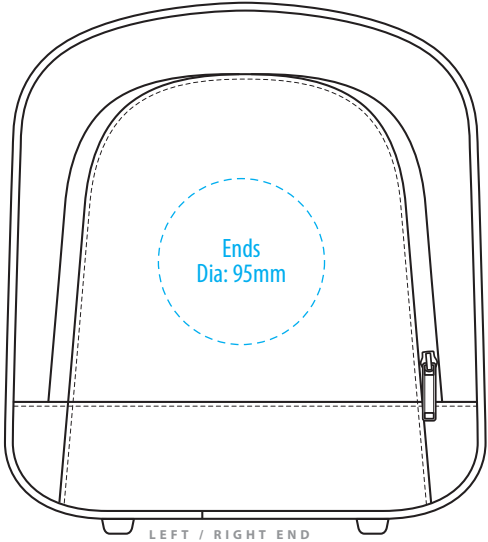

B239

LEFT / RIGHT END

TOP

FRONT

BACK

COLOUR

# B239

LEFT / RIGHT END

TOP

**NOTE:**

The maximum decoration area is a guide only and is greatly dependant on the logo shape.

FRONT

BACK

-----  
EMBROIDERY / SUPASUB / SUPAETCH / SUPAFLEX

# B239

LEFT / RIGHT END

TOP

**NOTE:**

The maximum decoration area is a guide only and is greatly dependant on the logo shape.

FRONT

BACK