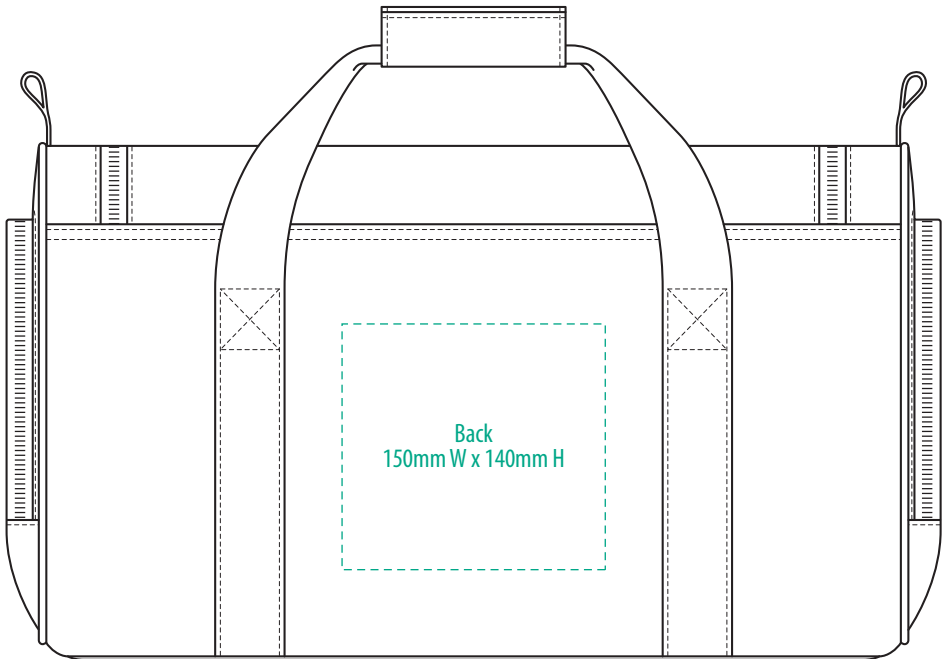

# B239

LEFT / RIGHT END

TOP

**NOTE:**

The maximum decoration area is a guide only and is greatly dependant on the logo shape.

FRONT

BACK

-----  
EMBROIDERY / SUPASUB / SUPAETCH / SUPAFLEX

# B239

LEFT / RIGHT END

TOP

**NOTE:**

The maximum decoration area is a guide only and is greatly dependant on the logo shape.

FRONT

BACK

# B239

LEFT / RIGHT END

TOP

**NOTE:**

The maximum decoration area is a guide only and is greatly dependant on the logo shape.

FRONT

BACK

-----  
SCREENPRINT