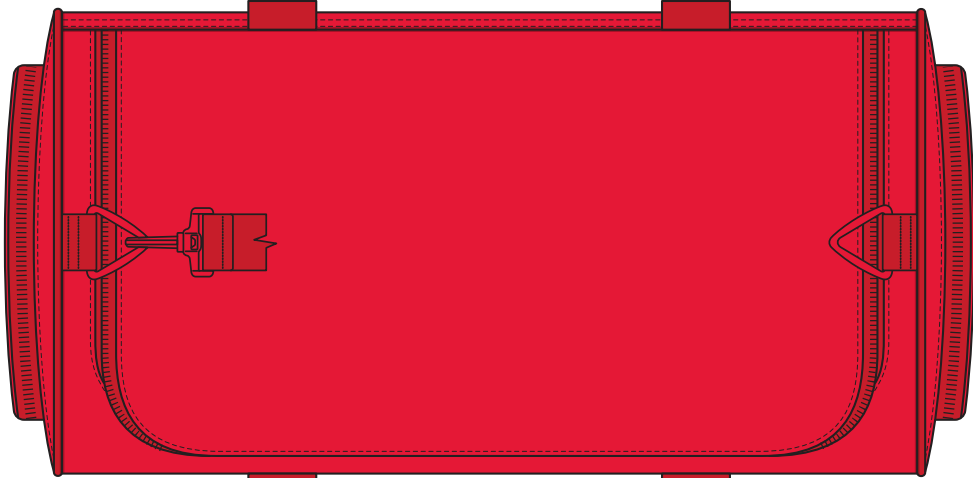

B239

LEFT / RIGHT END

TOP

FRONT

BACK

COLOUR

# B239

LEFT / RIGHT END

TOP

**NOTE:**

The maximum decoration area is a guide only and is greatly dependant on the logo shape.

FRONT

BACK

-----  
EMBROIDERY / SUPASUB / SUPAETCH / SUPAFLEX

# B239

LEFT / RIGHT END

TOP

**NOTE:**

The maximum decoration area is a guide only and is greatly dependant on the logo shape.

FRONT

BACK