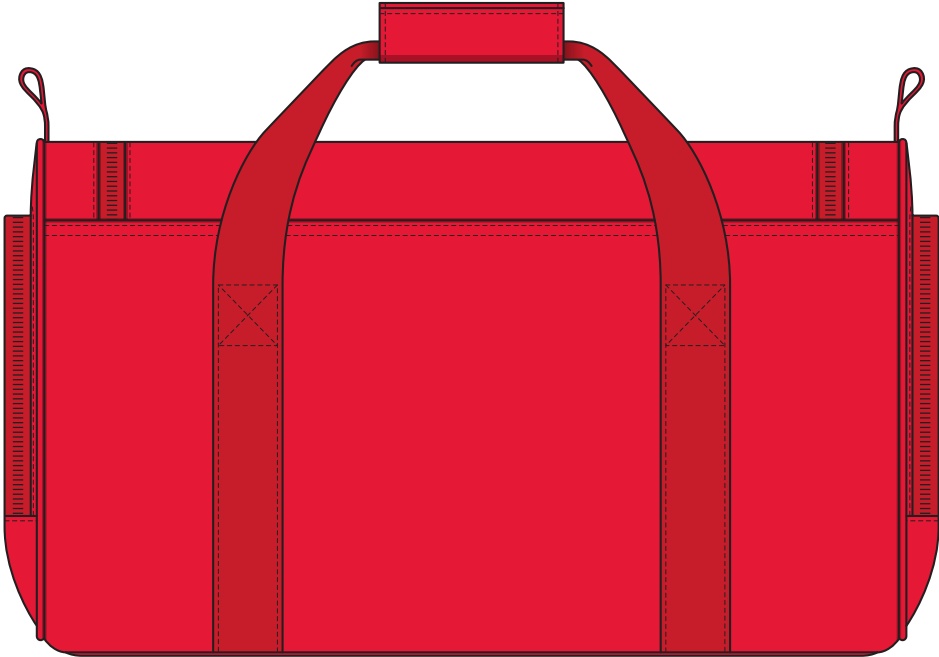

B239

LEFT / RIGHT END

TOP

FRONT

BACK

COLOUR

# B239

LEFT / RIGHT END

TOP

**NOTE:**

The maximum decoration area is a guide only and is greatly dependant on the logo shape.

FRONT

BACK

-----  
EMBROIDERY / SUPASUB / SUPAETCH / SUPAFLEX

# B239

LEFT / RIGHT END

TOP

**NOTE:**

The maximum decoration area is a guide only and is greatly dependant on the logo shape.

FRONT

BACK